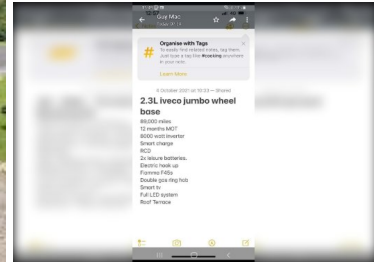

2005(G) Iveco Daily 35 35S14V 3950WB 17.2M3

£19,800

Engine: LPG
Gearbox: 6-Speed
Capacity: 2286cc
Mileage: 89,500
BHP: 136bhp
Insurance Grp: A
Width: 1800mm
Unladen Weight: 2300kg

FULL SERVICE HISTORY

Bourne Valley Autos are a specialist used car dealer operating for over twenty years in a small village called Hurstbourne Tarrant based in Hampshire, just down the road from Highclere Castle where Downton Abbey was filmed! We are proud to offer you a first class customer service which is demonstrated by our glowing customer reviews which you can check out on our website, Auto Trader, Google and eBay. We are an FCA approved dealer, offering a full range of finance products and very competitive pricing. We look forward to speaking with you soon to discuss your requirements and help you to buy the right car FOR YOU!